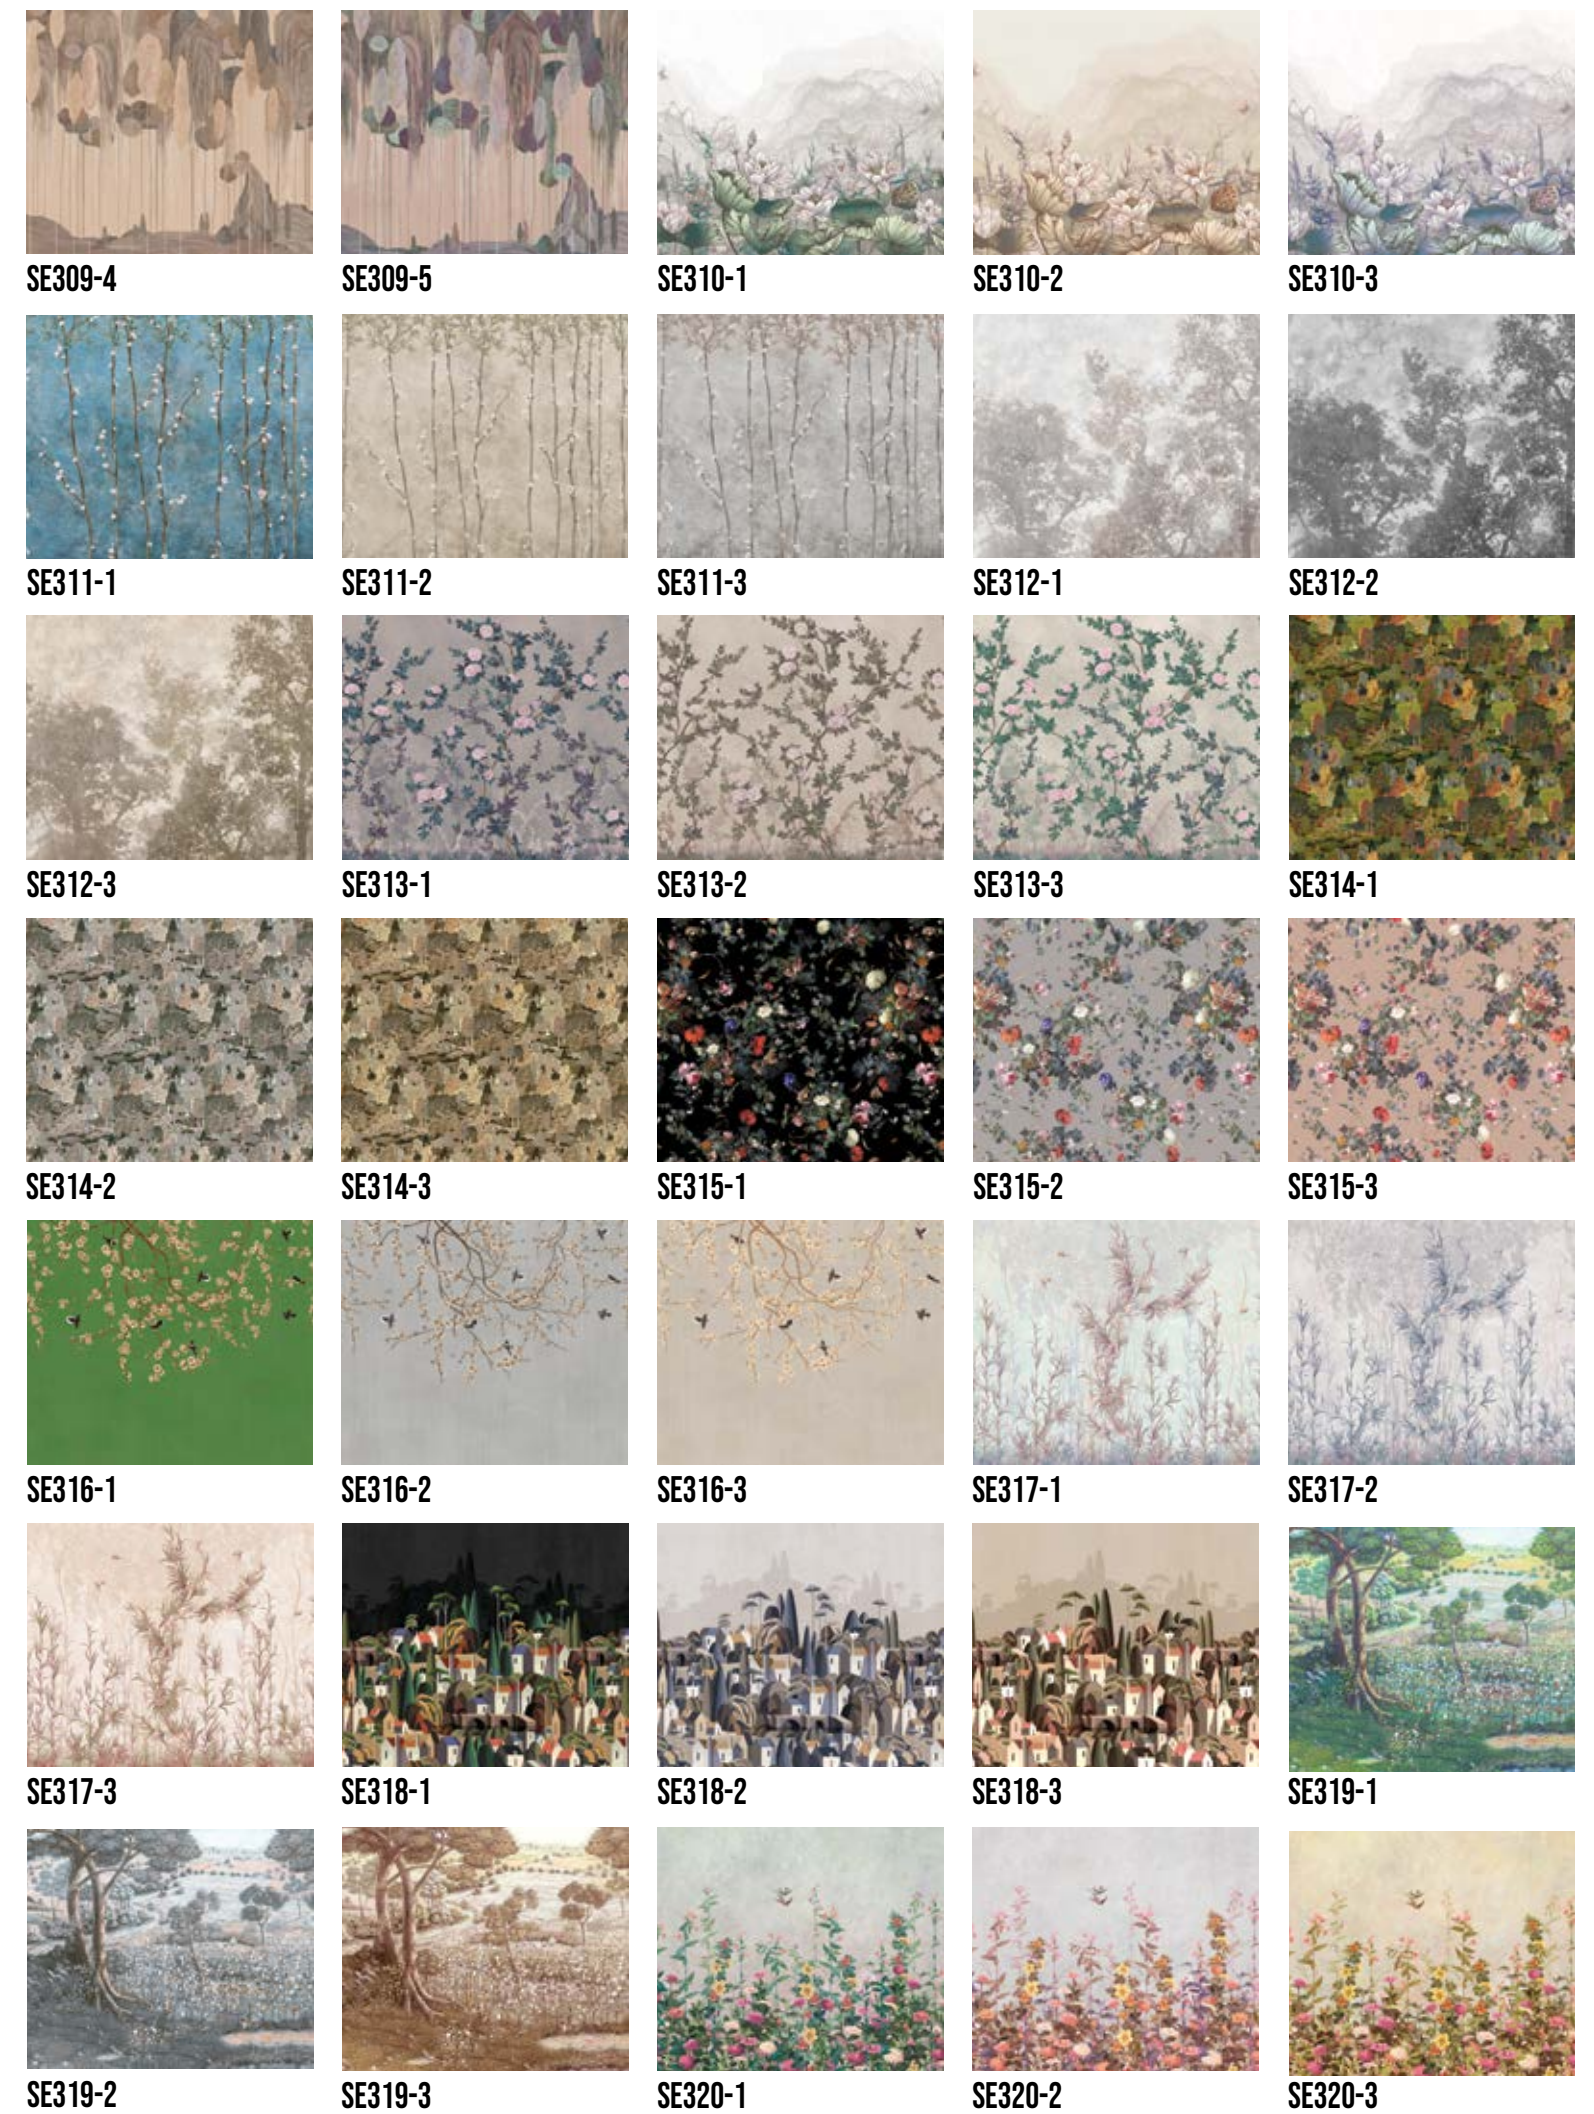

SEASONS MURAL

NON-WOVEN BACK PATTERNS

TR SEASONS DESEN / RENK : 21/65
EN SEASONS PATTERN / COLOUR : 21/65
RU SEASONS ДИЗАЙН / ЦВЕТ : 21/65